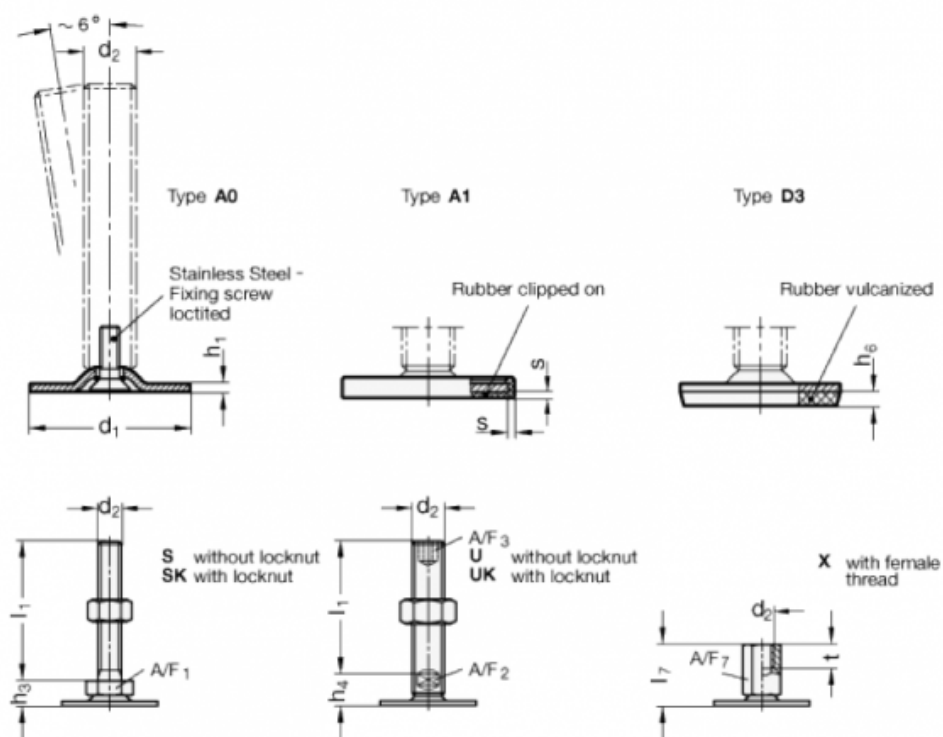

Data Sheet

Article number: 204080M16100A0U

Description: E+G levelling foot
GN 40-80-M16-100-A0-U

Note: U Without nut, Hexagon socket at the top, Wrench flat at the bottom

Measures

A/F2 = 12

A/F3 = 8

d1 = 80

d2 = M16

h1 = 3

h4 = 18

h6 =

l1 = 100

s =